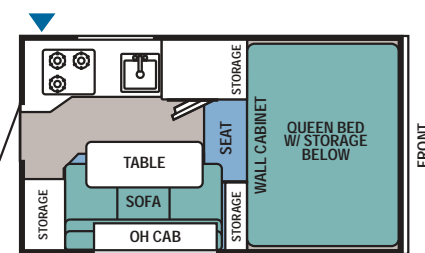

Pine Mountain Softside Truck Campers	Sportstar	Starblazer	Roadstar	Lonestar	Lonestar S	Starmate
Weight Systems DRY (approx. lbs.)	1201	1395	1489	1614	1655	1695
Weight Systems FULL (approx. lbs.)	1354	1549	1643	1836	1877	1898
Exterior Length	10' 9"	11' 6"	12' 0"	12' 6"	12' 6"	13' 3"
Box Length	7' 4"	6' 8"	8' 0"	8' 2"	8' 2"	9' 3"
Exterior Width	6' 6"	7' 2"	7' 2"	7' 2"	7' 2"	7' 2"
Width Between Wheel Wells	3' 2"	4' 3/4"	4' 3/4"	4' 3/4"	4' 3/4"	4' 3/4"
Total Height Closed	5' 0"	5' 7"	5' 7"	5' 7"	5' 7"	5' 7"
Interior Height Open	6' 6"	6' 6"	6' 6"	6' 6"	6' 6"	6' 6"
Balance Point - measured back from front lower wall	37"	29 3/4"	40 1/2"	37 1/4"	39 1/2"	46 1/4"
18M BTU Furnace w/Electronic Ignition	X	X	X	X	X	X
Fresh Water Tank (16 gallon)	X	X	X	X	X	X
Black Holding Tank	n/a	n/a	n/a	n/a	n/a	11 gal.
20# LP Tank w/Regulator	X	X	X	X	X	X
12-Volt Demand Quiet Water Pump	X	X	X	X	X	X
6-Gallon LP Water Heater w/Bypass	n/a	n/a	n/a	opt.	opt.	X
Power Center w/Battery Charger	25 amps	25 amps	25 amps	25 amps	25 amps	25 amps
Sleeping Capacity	4	4	4	4	4	4

LEGEND ■ comfort areas ■ carpet ■ vinyl ▲ storage

Lonestar S