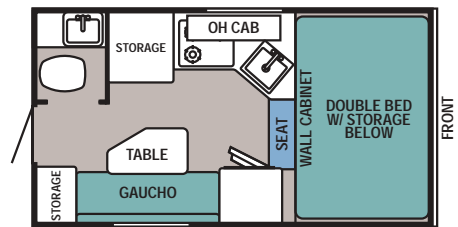

Pine Mountain Softside Truck Campers	Sportstar	Starblazer	Roadstar	Lonestar	Lonestar S	Starmate
Weight Systems DRY (approx. lbs.)	1201	1395	1489	1614	1655	1695
Weight Systems FULL (approx. lbs.)	1354	1549	1643	1836	1877	1898
Exterior Length	10' 9"	11' 6"	12' 0"	12' 6"	12' 6"	13' 3"
Box Length	7' 4"	6' 8"	8' 0"	8' 2"	8' 2"	9' 3"
Exterior Width	6' 6"	7' 2"	7' 2"	7' 2"	7' 2"	7' 2"
Width Between Wheel Wells	3' 2"	4' 3/4"	4' 3/4"	4' 3/4"	4' 3/4"	4' 3/4"
Total Height Closed	5' 0"	5' 7"	5' 7"	5' 7"	5' 7"	5' 7"
Interior Height Open	6' 6"	6' 6"	6' 6"	6' 6"	6' 6"	6' 6"
Balance Point - measured back from front lower wall	37"	29 3/4"	40 1/2"	37 1/4"	39 1/2"	46 1/4"
18M BTU Furnace w/Electronic Ignition	X	X	X	X	X	X
Fresh Water Tank (16 gallon)	X	X	X	X	X	X
Black Holding Tank	n/a	n/a	n/a	n/a	n/a	11 gal.
20# LP Tank w/Regulator	X	X	X	X	X	X
12-Volt Demand Quiet Water Pump	X	X	X	X	X	X
6-Gallon LP Water Heater w/Bypass	n/a	n/a	n/a	opt.	opt.	X
Power Center w/Battery Charger	25 amps	25 amps	25 amps	25 amps	25 amps	25 amps
Sleeping Capacity	4	4	4	4	4	4

LEGEND ■ comfort areas ■ carpet ■ vinyl ▲ storage

Starmate