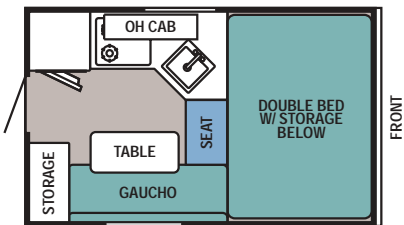

Starblazer