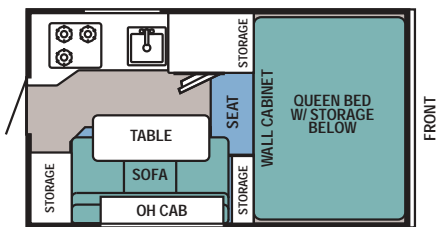

Pine Mountain Softside Truck Campers	Sportstar	Starblazer	Roadstar	Lonestar	Lonestar S	Starmate
Weight Systems DRY (approx. lbs.)	1201	1395	1489	1614	1655	1695
Weight Systems FULL (approx. lbs.)	1354	1549	1643	1836	1877	1898
Exterior Length	10' 9"	11' 6"	12' 0"	12' 6"	12' 6"	13' 3"
Box Length	7' 4"	6' 8"	8' 0"	8' 2"	8' 2"	9' 3"
Exterior Width	6' 6"	7' 2"	7' 2"	7' 2"	7' 2"	7' 2"
Width Between Wheel Wells	3' 2"	4' 3/4"	4' 3/4"	4' 3/4"	4' 3/4"	4' 3/4"
Total Height Closed	5' 0"	5' 7"	5' 7"	5' 7"	5' 7"	5' 7"
Interior Height Open	6' 6"	6' 6"	6' 6"	6' 6"	6' 6"	6' 6"
Balance Point - measured back from front lower wall	37"	29 3/4"	40 1/2"	37 1/4"	39 1/2"	46 1/4"
18M BTU Furnace w/Electronic Ignition	X	X	X	X	X	X
Fresh Water Tank (16 gallon)	X	X	X	X	X	X
Black Holding Tank	n/a	n/a	n/a	n/a	n/a	11 gal.
20# LP Tank w/Regulator	X	X	X	X	X	X
12-Volt Demand Quiet Water Pump	X	X	X	X	X	X
6-Gallon LP Water Heater w/Bypass	n/a	n/a	n/a	opt.	opt.	X
Power Center w/Battery Charger	25 amps	25 amps	25 amps	25 amps	25 amps	25 amps
Sleeping Capacity	4	4	4	4	4	4

LEGEND ■ comfort areas ■ carpet ■ vinyl ▲ storage

Lonestar