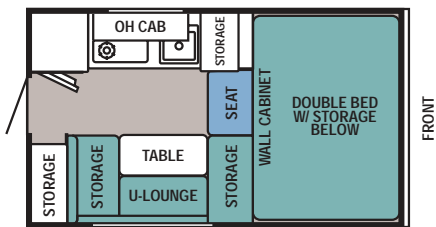

Pine Mountain Softside Truck Campers	Sportstar	Starblazer	Roadstar	Lonestar	Lonestar S	Starmate
Weight Systems DRY (approx. lbs.)	1201	1395	1489	1614	1655	1695
Weight Systems FULL (approx. lbs.)	1354	1549	1643	1836	1877	1898
Exterior Length	10' 9"	11' 6"	12' 0"	12' 6"	12' 6"	13' 3"
Box Length	7' 4"	6' 8"	8' 0"	8' 2"	8' 2"	9' 3"
Exterior Width	6' 6"	7' 2"	7' 2"	7' 2"	7' 2"	7' 2"
Width Between Wheel Wells	3' 2"	4' 3/4"	4' 3/4"	4' 3/4"	4' 3/4"	4' 3/4"
Total Height Closed	5' 0"	5' 7"	5' 7"	5' 7"	5' 7"	5' 7"
Interior Height Open	6' 6"	6' 6"	6' 6"	6' 6"	6' 6"	6' 6"
Balance Point - measured back from front lower wall	37"	29 3/4"	40 1/2"	37 1/4"	39 1/2"	46 1/4"
18M BTU Furnace w/Electronic Ignition	X	X	X	X	X	X
Fresh Water Tank (16 gallon)	X	X	X	X	X	X
Black Holding Tank	n/a	n/a	n/a	n/a	n/a	11 gal.
20# LP Tank w/Regulator	X	X	X	X	X	X
12-Volt Demand Quiet Water Pump	X	X	X	X	X	X
6-Gallon LP Water Heater w/Bypass	n/a	n/a	n/a	opt.	opt.	X
Power Center w/Battery Charger	25 amps	25 amps	25 amps	25 amps	25 amps	25 amps
Sleeping Capacity	4	4	4	4	4	4

LEGEND ■ comfort areas ■ carpet ■ vinyl ▲ storage

Roadstar