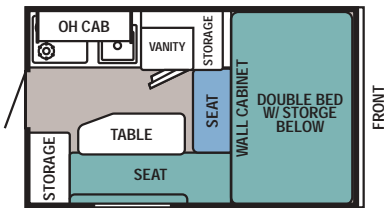

Pine Mountain Softside Truck Campers	Sportstar	Starblazer	Roadstar	Lonestar	Lonestar S	Starmate
Weight Systems DRY (approx. lbs.)	1201	1395	1489	1614	1655	1695
Weight Systems FULL (approx. lbs.)	1354	1549	1643	1836	1877	1898
Exterior Length	10' 9"	11' 6"	12' 0"	12' 6"	12' 6"	13' 3"
Box Length	7' 4"	6' 8"	8' 0"	8' 2"	8' 2"	9' 3"
Exterior Width	6' 6"	7' 2"	7' 2"	7' 2"	7' 2"	7' 2"
Width Between Wheel Wells	3' 2"	4' 3/4"	4' 3/4"	4' 3/4"	4' 3/4"	4' 3/4"
Total Height Closed	5' 0"	5' 7"	5' 7"	5' 7"	5' 7"	5' 7"
Interior Height Open	6' 6"	6' 6"	6' 6"	6' 6"	6' 6"	6' 6"
Balance Point - measured back from front lower wall	37"	29 3/4"	40 1/2"	37 1/4"	39 1/2"	46 1/4"
18M BTU Furnace w/Electronic Ignition	X	X	X	X	X	X
Fresh Water Tank (16 gallon)	X	X	X	X	X	X
Black Holding Tank	n/a	n/a	n/a	n/a	n/a	11 gal.
20# LP Tank w/Regulator	X	X	X	X	X	X
12-Volt Demand Quiet Water Pump	X	X	X	X	X	X
6-Gallon LP Water Heater w/Bypass	n/a	n/a	n/a	opt.	opt.	X
Power Center w/Battery Charger	25 amps	25 amps	25 amps	25 amps	25 amps	25 amps
Sleeping Capacity	4	4	4	4	4	4

LEGEND ■ comfort areas ■ carpet ■ vinyl ▲ storage

Sportstar